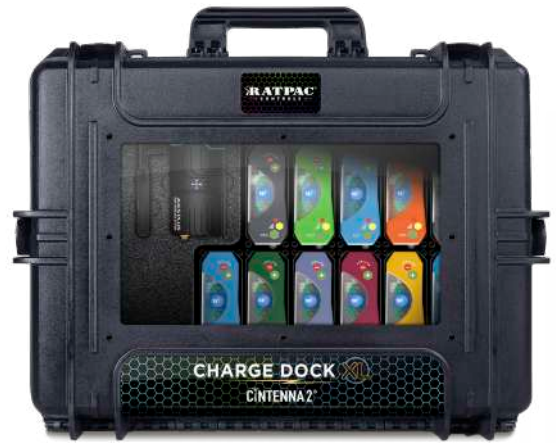

CHARGE DOCK XL-CINTENNA 2™

The CHARGE DOCK XL Cintenna 2 with even more capacity. No cables! Just snap the Cintenna 2 into the charge tray and watch them charge. A compact, elegant way to keep your Cintenna 2's ready for work.

(2) COURTESY USB

POWERCON INPUT

CHARGE DOCK XL-CINTENNA 2™

- 100-240VAC POWERCON INPUT
- (2) EXTERNAL COURTESY USB CHARGE PORTS FOR PHONE CHARGING
- 11 BLIND MATE CHARGING VIA USB-C
- RUGGED CASE
- CINTENNA 2'S (NOT INCLUDED)
- STORES AN AKS+ OR SATELLITE (NOT INCLUDED)

DIMENSIONS

9" H x 23" W x 17" D
WEIGHT: 23 LBS

[CLICK FOR VIDEO INSTRUCTION](#)

TECH SUPPORT

"QUIET ON SET."