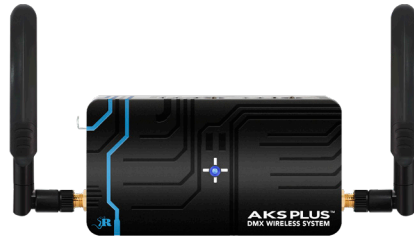

# AKS PLUS VS SATELLITE: WHATS THE DIFFERENCE?

AKS PLUS

SATELLITE™

CRMX Range	1/4 mile line of sight	800 to 1200 feet
TiMo Chip/ Transmission Power	TiMo One / Max 250 mW	TiMo Two / Max 100 mW
WiFi Range	30 Feet	30 Feet
Battery Life	20 hours	8 hours
Antennas	5 dBi External 2.4 GHz WiFi Antenna 5 dBi External CRMX Antenna	5 dBi External 2.4 GHz WiFi Antenna 2 dBi Inerternal CRMX Antenna
Universes Transmitted	One	One
LED Universe ID Indicator	No	Yes
Chassis Construction	Aluminum exterior	Polycarbonate exterior, Steel internal skeleton
Weight	15 ounces	10 ounces
Wireless Connectivity	WiFi only	WiFi, Bluetooth for CRMX Toolbox App
Host/Client Modes	Host and Client Modes	Host and Client Modes
Ports	3-pin XLR, RJ45, Micro USB for Charging 	RJ45, Micro USB for Charging 
3-pin XLR Port	Input or output of DMX	No Port
RJ45/Ethernet Port	Input or output of Art-Net or sACN	Input or output of Art-Net or sACN
Configuration Method	Web Interface Configuration	Web Interface Configuration, CRMX Toolbox App
Mounting Options	Belt Clip	1/4" -20 threaded insert mount, Neodymium magnet on rear
2022 Price	\$1700 USD	\$810 USD