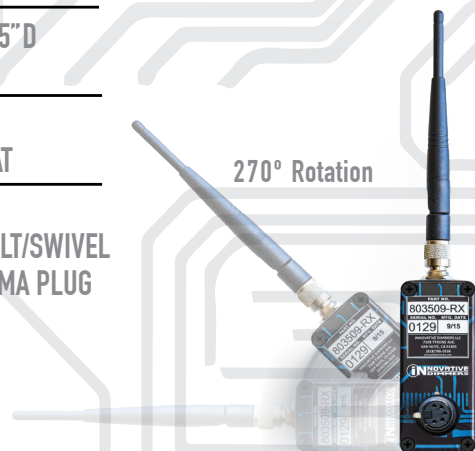

DIMENSIONS

4" Hx1.5" Wx2.5" D
WEIGHT: 7.2 OZ

MODEL

803509-RX-BAT

ANTENNA

2.4 GHz 2dBi TILT/SWIVEL
ANTENNA RP SMA PLUG
CONNECTOR

CINTENNA RX RECEIVER

Rock star in the Wireless DMX World.

Control an entire universe without compromise, using CRMX wireless technology. The Cintenna is a professional DMX wireless device used to plug directly into your lights. No hardware. No zip ties. The Cintenna RX is RDM capable when used with Nova FX or TX2.