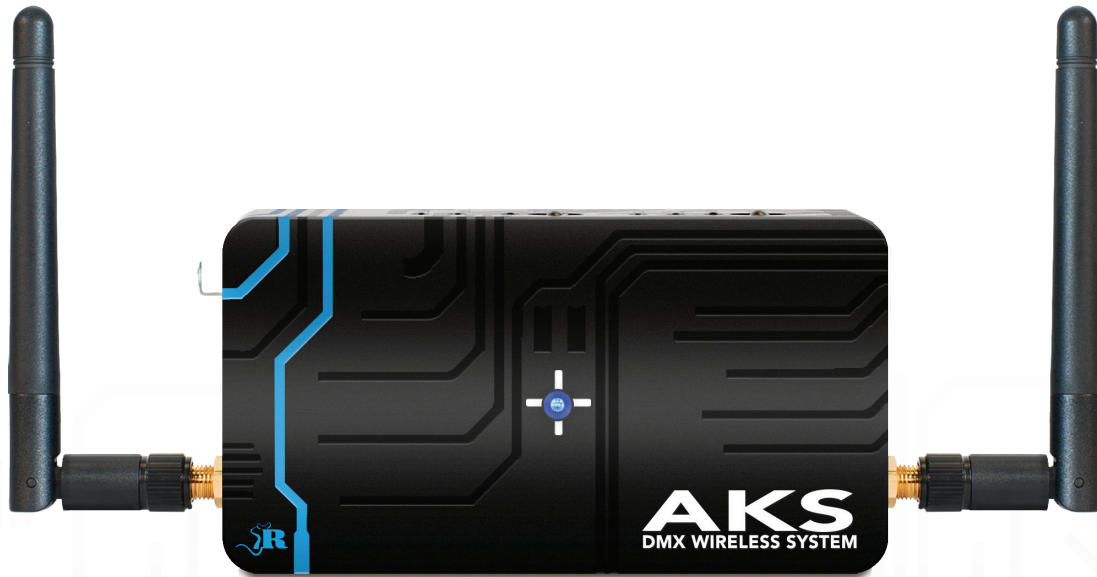

CiNTEENNA

AKS PLUS

DMX WIRELESS SYSTEM

Featuring the
Cintenna RX Battery Receiver, Cintenna RX Receiver, Cintenna TX Transmitter
and the Cintenna AKS PLUS

Wireless CRMX DMX 2.4GHz • Quarter mile line of sight connection • Easy installation and setup

THE AKS PLUS DMX WIRELESS SYSTEM

Portability. Creativity. Efficiency.

Imagine controlling lighting levels from your iPhone or tablet! Whether from your DIT tent, follow car, or right on set, the AKS PLUS gives you full control. Small enough to fit in your hand, powerful enough to run your lights through a wireless transmitter and an Art-Net DMX node: An all in one unit powered by over 20 hours of battery life! Simply turn on the AKS PLUS, choose RatPac AKS in your device's WiFi settings, turn on your DMX app and you're ready to go!

AKS PLUS

- EASY ONE BUTTON CONFIGURATION
- 20+ HOUR BATTERY LIFE
- CRMX TRANSMITTER RANGE UP TO 1/4 MILE
- L2-NET ETHERNET, WIFI BY-PASS
- 3 PIN MINI XLR
- COMPATIBLE WITH ALL WIFI TABLETS & SMART PHONES
- USES ETHERNET OR WIFI FOR ART-NET DATA INPUT
- CRMX WIRELESS TRANSMITTER TECHNOLOGY
- ERROR CORRECTION, 128 BIT ENCRYPTION
- INTELLIGENT 2.4 GHz FREQUENCY HOPPING
- COMPATIBLE WITH ALL WIRELESS RATPAC PRODUCTS AND CRMX COMPATIBLE DEVICES

INPUT

±5 VDC

DIMENSIONS

2.75" Hx3.75" Wx2" D

WEIGHT: 1 LB

MODEL

803509-A.K.S

ANTENNA