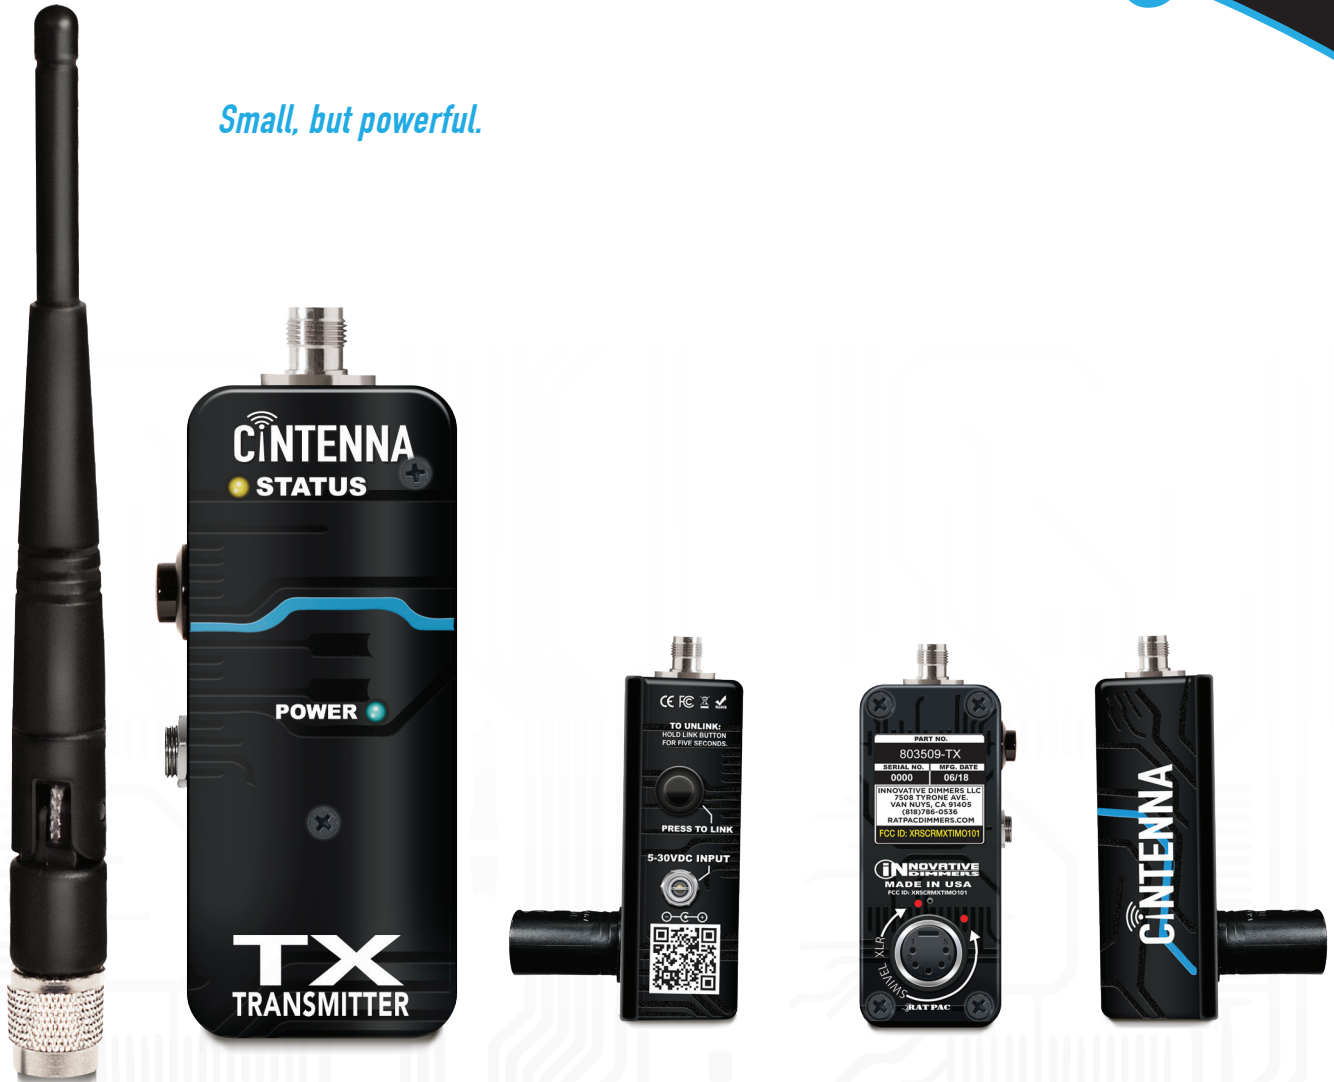

# CINTENNA TX TRANSMITTER

*Small, but powerful.*

Transmit an entire universe from our user friendly CRMX based work horse.

## CINTENNA TX

- INDUSTRY-LEADING CRMX WIRELESS TECHNOLOGY
- 1/4 MILE RANGE
- ERROR CORRECTION
- 128 BIT ENCRYPTION
- INTELLIGENT FREQUENCY HOPPING
- ONE BUTTON LINK
- PROPRIETARY SWIVEL

## DIMENSIONS

4" Hx1.5" Wx2.5" D

WEIGHT: 7.2 OZ

## ANTENNA

2.4 GHz 3dBi TILT/SWIVEL  
ANTENNA N  
MALE CONNECTOR

270° Rotation

**"QUIET ON SET."**