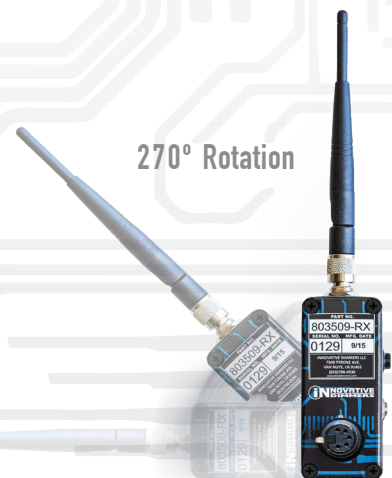

# CINTENNA TX TRANSMITTER

*Small, but powerful.*

Transmit an entire universe from our user friendly CRMX based work horse.

## CINTENNA TX

- INDUSTRY-LEADING CRMX WIRELESS TECHNOLOGY
- 1/4 MILE RANGE
- ERROR CORRECTION
- 128 BIT ENCRYPTION
- INTELLIGENT FREQUENCY HOPPING
- ONE BUTTON LINK
- PROPRIETARY SWIVEL

## DIMENSIONS

4" Hx1.5" Wx2.5" D

WEIGHT: 7.2 OZ

## ANTENNA

2.4 GHz 3dBi TILT/SWIVEL  
ANTENNA N  
MALE CONNECTOR

270° Rotation

**"QUIET ON SET."**