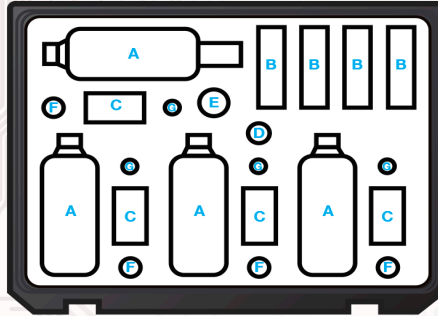

CINTENNA 4 KIT

CINTENNA

- A. TX or RX CINTENNA
- B. USB POWER CABLES
- C. POWER SUPPLY
- D. BABY PIN
- E. XLR EXTENDER
- F. 2 DBI ANTENNA
- G. BATTERY ANTENNA

TECH SUPPORT
WIRELESS INFO

RATPAC
(818) 786-0536 RATPACDIMMERS.COM

A great starter kit.

Now you can keep track of all your gear with a Cintenna Kit. Each custom slot holds one item! When the kit is returned with an empty slot, you know exactly what is missing at a quick glance. Our kits are designed with 2.2 density laser cut foam in a heavy duty case made to last!

CINTENNA 4 SLOT KIT*

RX CINTENNA
USB POWER CABLES
POWER SUPPLY
BABY PIN
XLR-EXTENDER
2 DBI ANTENNAS

DIMENSIONS
7" Hx14" Wx12" D
WEIGHT: 8 LBS
MODEL
803509-4-SLOT

*OPTIONS VARY UPON REQUEST.

"QUIET ON SET"