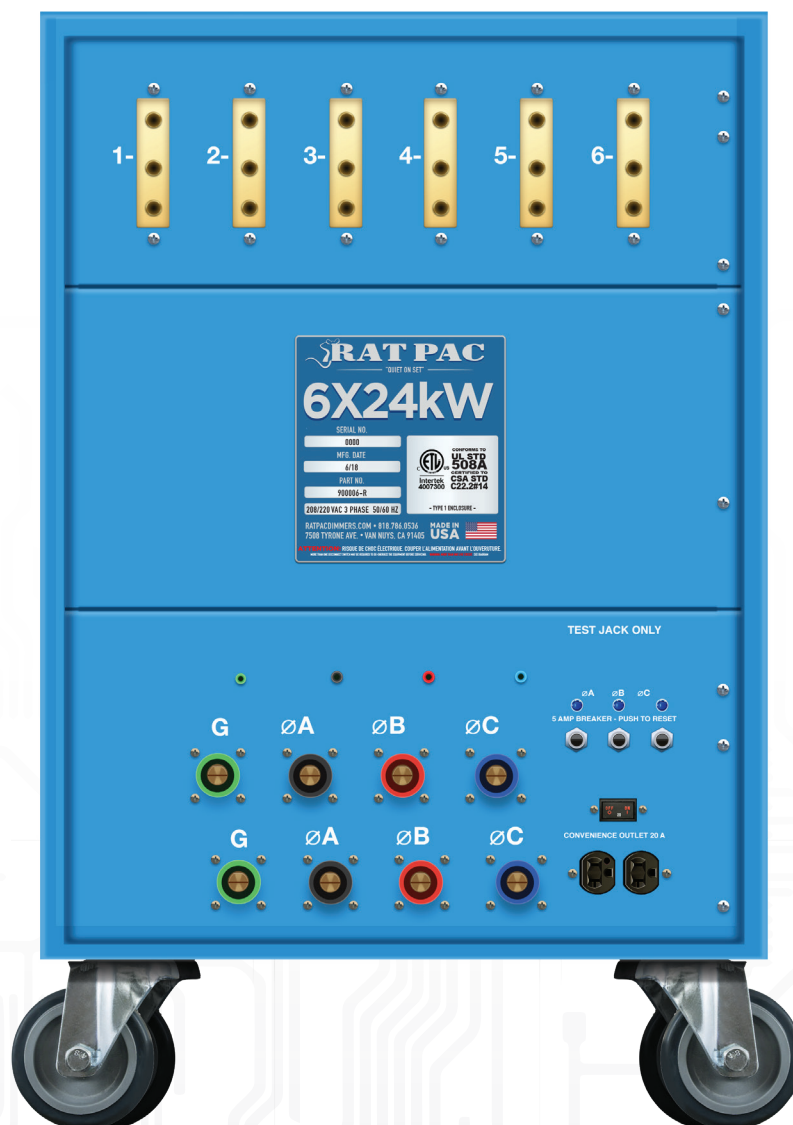

# RATPAC 6 X 24kW PORTABLE DIMMER ROLLING RACK

Our Portable Dimmer Rolling Racks use heavy-duty components and construction, offering years of trouble free operation. The 6x24 kW handles up to six of the most powerful tungsten fixtures the industry has to offer.

## **RATPAC 6X24 kW PORTABLE DIMMER**

**INPUT:** E1016 CAMLOK  
**OUTPUT:** 125A 220V BATES

**INPUT VOLTAGE**  
120/208VAC 50/60 HZ

**DIMMING DEVICE**  
480VAC 200 A SOLID STATE RELAY

**OVERLOAD PROTECTION**  
125 A BREAKERS

## **CONTROL**

**ANALOG:** DMX 5 PIN INPUT & OUTPUT XLR  
**WIRELESS:** CRMX RECEIVE OR TRANSMIT  
**MANUAL BUMP BUTTON,** BI-COLOR INDICATED  
**DIM/NON DIM DIP SWITCHES**  
**SELF-TERMINATING DMX STATUS QUO**

## **DIMENSIONS**

36" H x 26" W x 30" D  
WEIGHT: 400 LBS

**MODEL**  
900006-R

**"QUIET ON SET"**