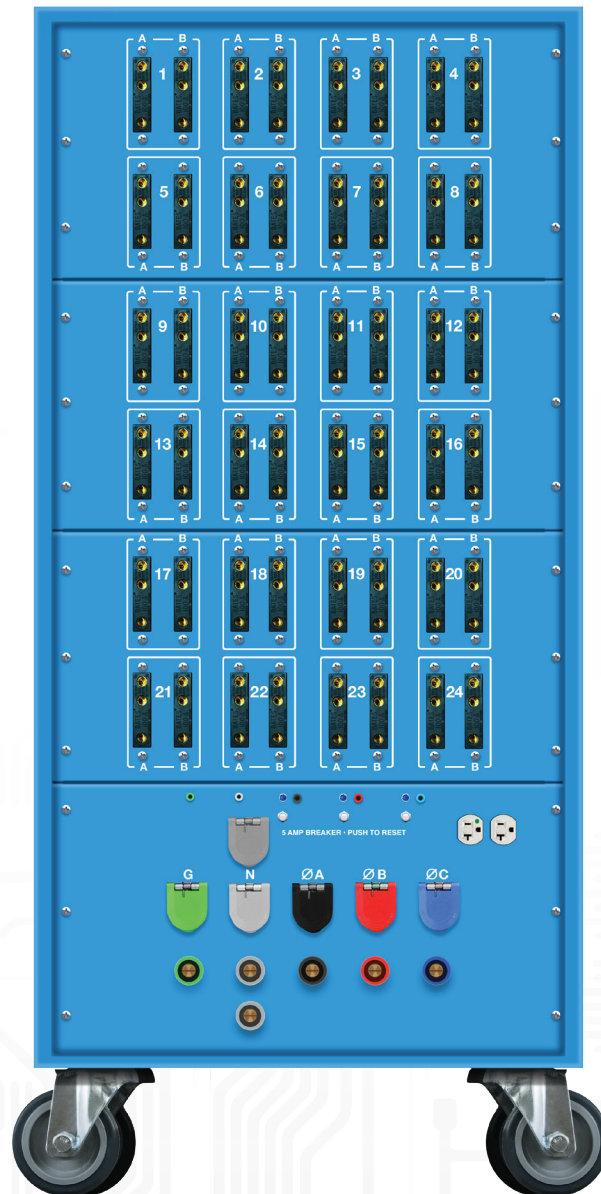

RATPAC 24 X 12kW PORTABLE DIMMER ROLLING RACK

Our Portable Dimmer Rolling Racks use heavy-duty components and construction, offering years of trouble free operation. Our 24x12kW can handle 24 of your largest 120v fixtures in one convenient unit. The unique A/B design offers two Bates inputs per channel for cross-rigging stages.

RATPAC 24X12 kW PORTABLE DIMMER

INPUT: E1016 CAMLOK
OUTPUT: 100 A 120 V BATES
AVAILABLE WITH 48 BATES
CONNECTORS AND A/B CIRCUITS
20A CONTINUOUS POWER OUTLET

INPUT VOLTAGE
120/208VAC 50/60 HZ

DIMMING DEVICE
480VAC 200 A SOLID STATE RELAY

OVERLOAD PROTECTION
100A BREAKERS

CONTROL

ANALOG: DMX 5 PIN INPUT & OUTPUT XLR
WIRELESS: CRMX RECEIVE OR TRANSMIT
MANUAL BUMP BUTTON, BI-COLOR INDICATED
DIM/NON DIM DIP SWITCHES
SELF-TERMINATING DMX STATUS QUO

DIMENSIONS
63" H x 26" W x 30" D
WEIGHT: 400 LBS

MODEL
756124-48

"QUIET ON SET."