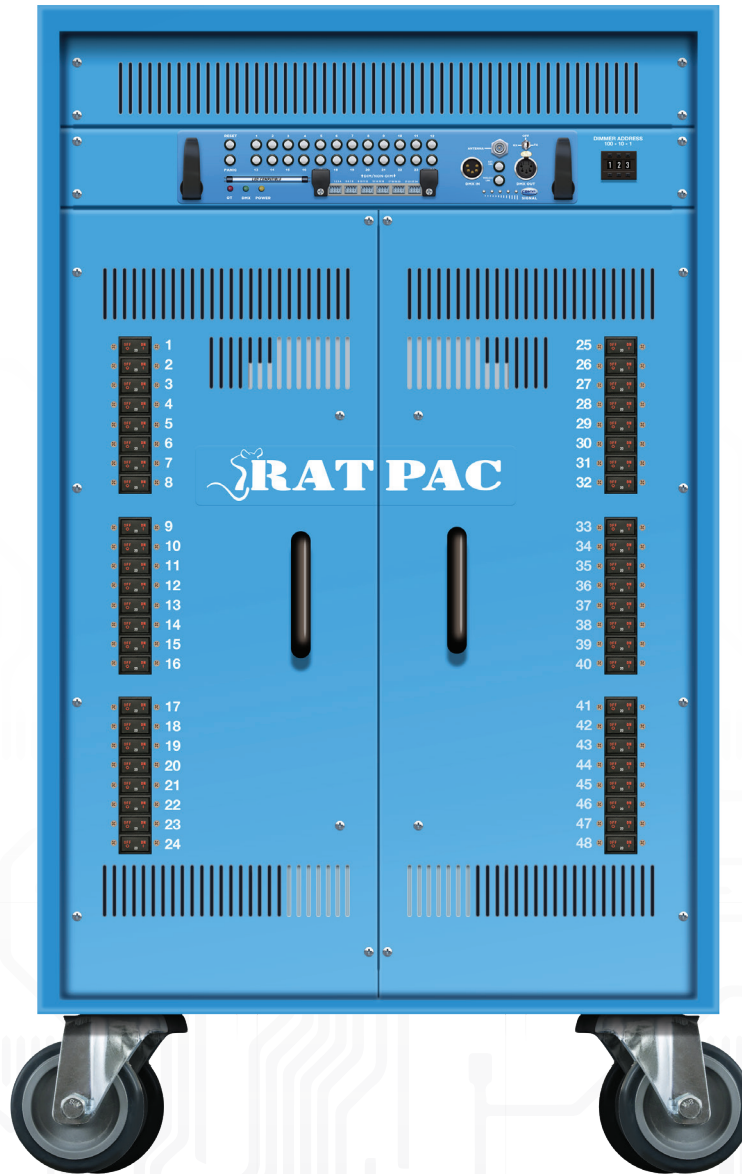

# RATPAC 48 X 2.4 kW PORTABLE DIMMER ROLLING RACK

Our Portable Dimmer Rolling Racks use heavy-duty components and construction, offering years of trouble free operation. The 48x2.4kW rolling rack's newly redesigned 24 channel controller, rugged and simple design makes it popular for traditional TV and film production. Push button design makes for quick set up.

## **RATPAC 48X2.4 kW PORTABLE DIMMER**

INPUT: E1016 CAMLOK  
OUTPUT: SOCAPEX, 20A CONTINUOUS  
POWER OUTLET

INPUT VOLTAGE  
120/208VAC 50/60 HZ

DIMMING DEVICE  
40 A SOLID STATE RELAY

OVERLOAD PROTECTION  
20 A BREAKERS

## **CONTROL**

ANALOG: DMX 5 PIN INPUT & OUTPUT XLR  
WIRELESS: CRMX RECEIVE OR TRANSMIT  
MANUAL BUMP BUTTON, BI-COLOR INDICATED  
DIM/NON DIM DIP SWITCHES  
SELF-TERMINATING DMX STATUS QUO

DIMENSIONS  
43" Hx26" Wx30" D  
WEIGHT: 420 LBS

MODEL  
90048

**"QUIET ON SET."**